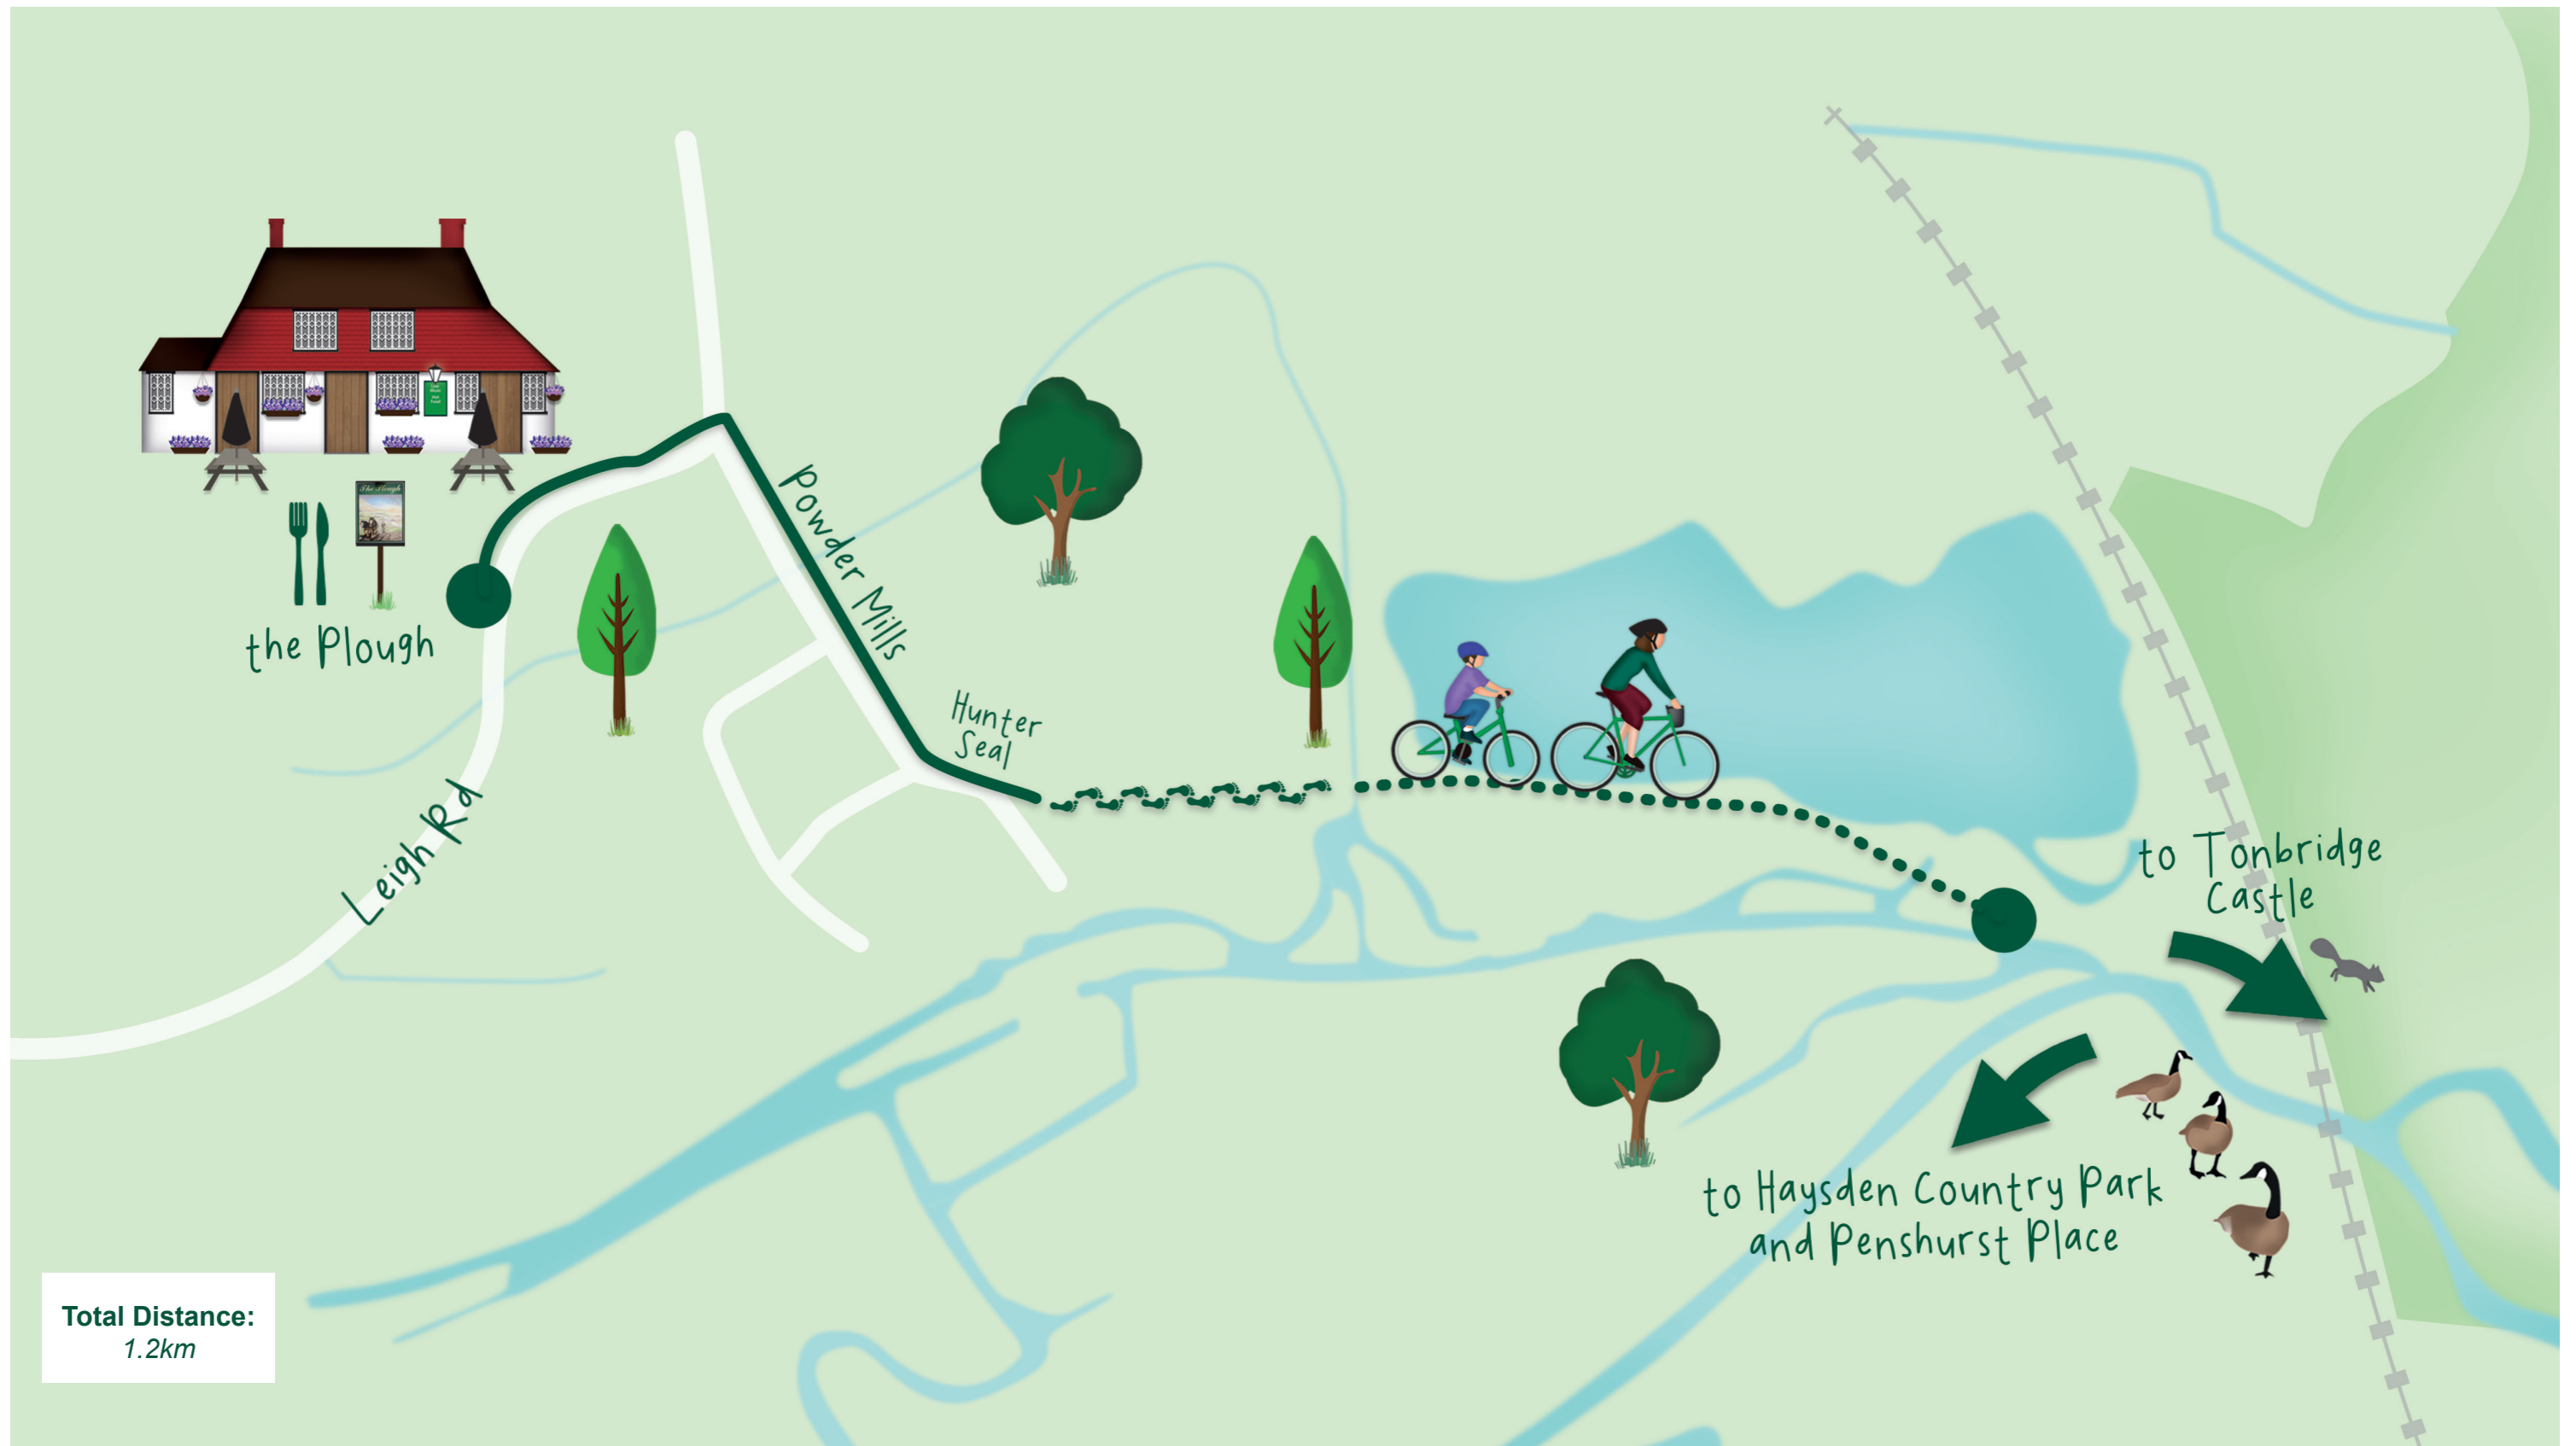

# The Tudor Trail Stage 1

App based bike hire available

Food

Trail on private or access only lane

Hill

Viewpoint

# The Tudor Trail Stage 2

# The Tudor Trail Stage 3

Food

Off-road trail

# The Tudor Trail Connecting route from the Plough pub

Food

Off-road trail

Road trail

On Foot